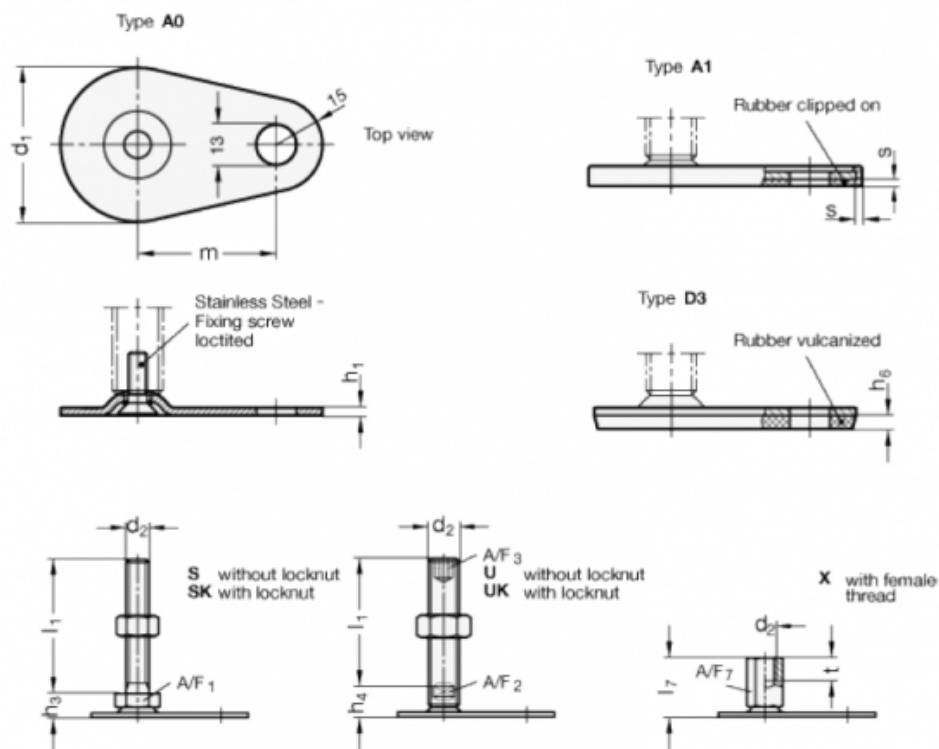

Data Sheet

Article number: 204260M863A0SK
 Description: E+G levelling foot
 GN 42-60-M8-63-A0-SK
 Note: SK With nut, External hexagon at the bottom

Measures

A/F1 = 17	s =
d1 = 60	
d2 = M8	
h1 = 2.5	
h3 = 11	
h6 =	
l1 = 63	
m = 50	